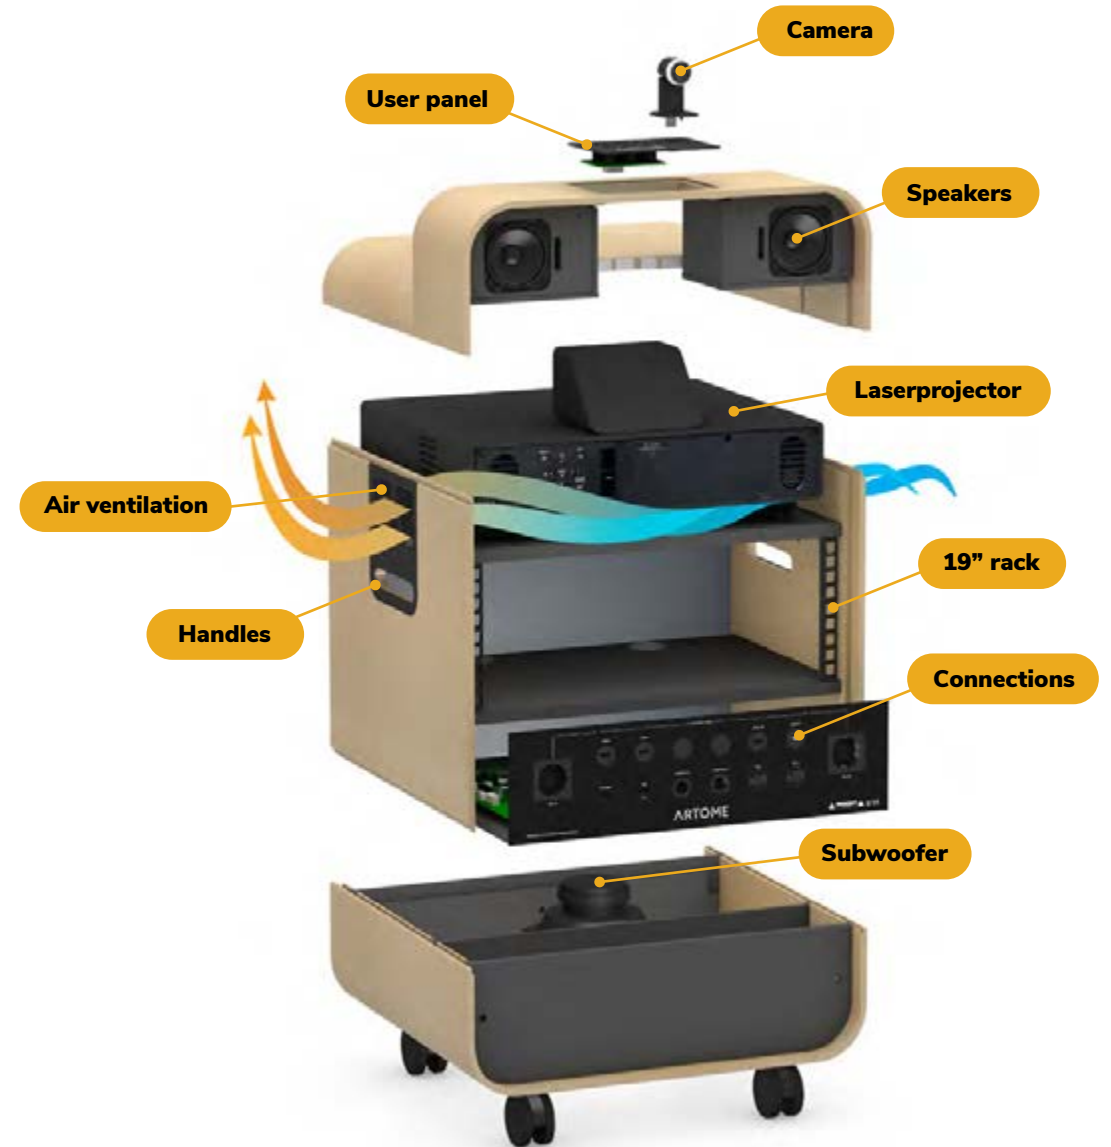

Melagne
43030-308

Built-in technology

Artome offers a flexible experience for remote and live communication by merging the presentation devices into one product. Our own technology enables the camera and microphones to work seamlessly together in all situations.

Artome technology

The secret behind the ease is Artome HybriDock™. This innovation provides a plug-and-play user experience with all laptops and operating systems.

Scan to learn more!

Connections

HDMI 1

Laptop