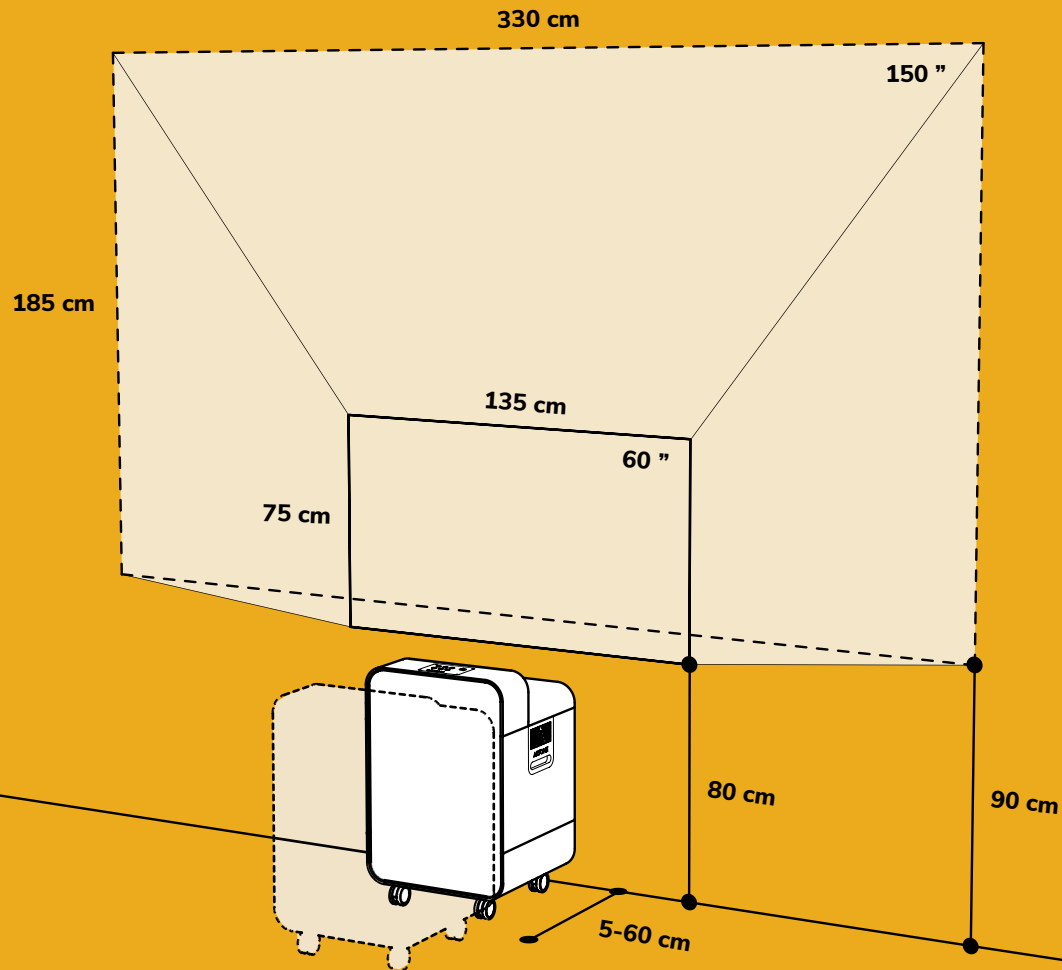

HDBT (located in the backpanel)

Video and audio transmission

ARTOME M10

General specs

Name	Artome M10
Product code	43030-002
Materials	Birch plywood, MDF, metal, aluminium
Dimensions	(W x H x D) 52 x 80 x 47,5 cm
Weight	49 kg
19" rack	3 U
Package size	(W x H x D) 80 x 94 x 60 cm
Number of packages	1
Warranty	24 kk Projector 5 years or 12000 h

Technical specs

Projector	Epson EB-805F
Resolution	Full HD 1080p, 1920 x 1080, 16:9
Brightness	5000 lm
Sound	Embedded 2.1 -speaker system Max. SPL 108 dB @ 1 m
Image size	60"-150"
Connections	HDMI in x2 HDMI out Mic in x2 Stereo audio out (balanced) HDBaseT
Controls	Power, Source, Vol +/-, Pause, Freeze
Artome+	Artome HybriDock® USB 3.0 hub Power delivery for peripherals USB audio interface